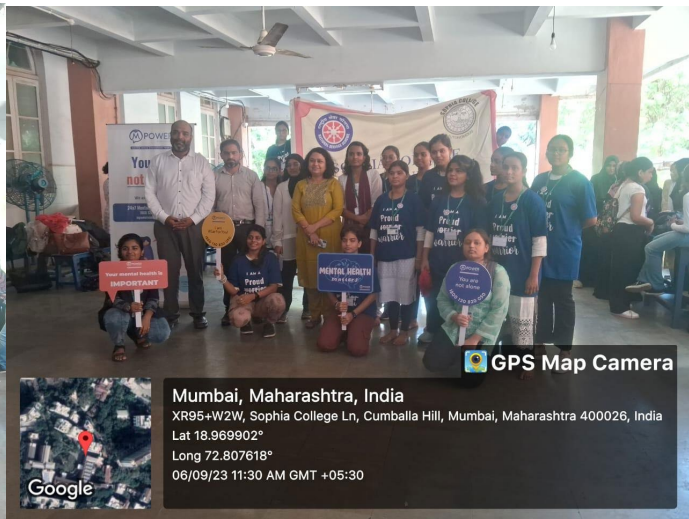

Mumbai, Maharashtra, India
XR95+W2W, Sophia College Ln, Cumballa Hill, Mumbai, Maharashtra 400026, India
Lat 18.969902°
Long 72.807618°
06/09/23 11:30 AM GMT +05:30

GPS Map Camera